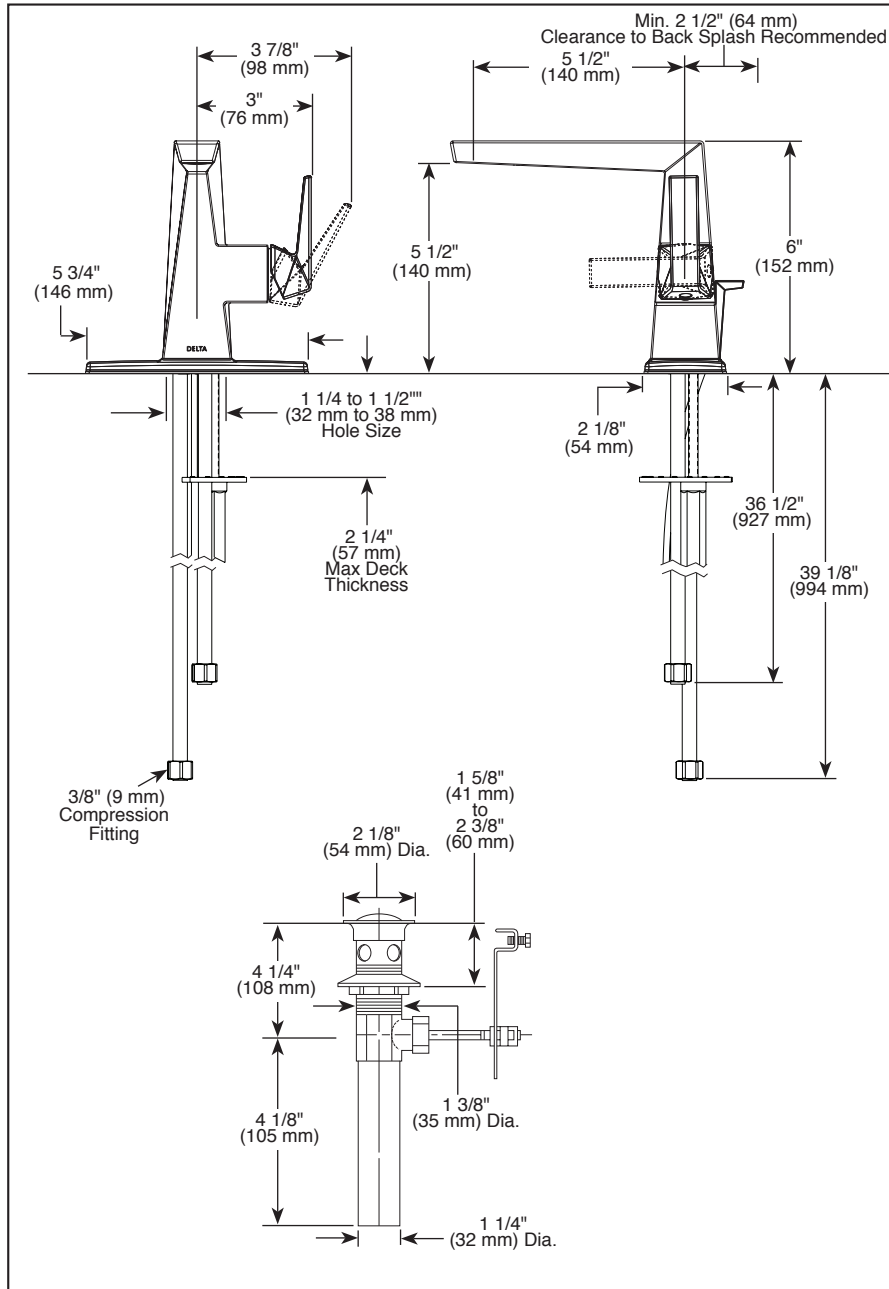

▲ Designate Proper Finish Suffix

Delta reserves the right (1) to make changes in specifications and materials, and (2) to change or discontinue models, both without notice or obligation. Dimensions are for reference only. See current full-line price book or www.deltafaucet.com for finish options and product availability.

DSP-L-543-MPU-DST Rev. A

Delta Faucet Company

55 E. 111th Street, Indianapolis, IN 46280
350 South Edgeware Road, St. Thomas, ON N5P 4L1
© 2020 Delta Faucet Company