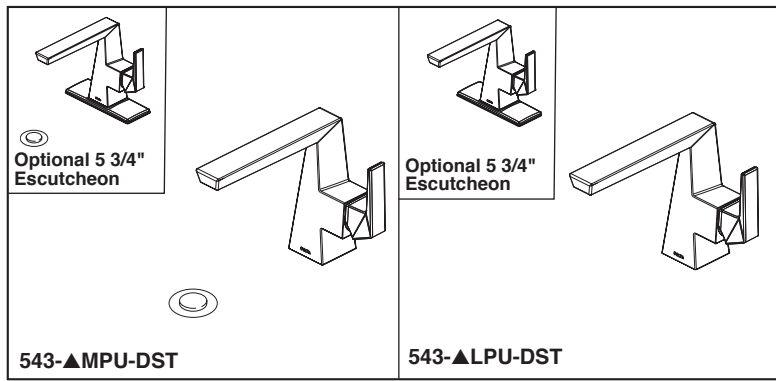

see what Delta can do™

BATHROOM FAUCET

- Trillian™ Bath Collection
- Single Handle Deck Mount

STANDARD SPECIFICATIONS:

- Max flow rate 1.2 gpm @ 60 psi, 4.5 L/min @ 414 kPa
- One or three hole mount (escutcheon included)
- Solid brass fabricated body
- Diamond coated ceramic cartridge
- 3/8" O.D. straight, staggered PEX supply tubes
- Models have metal drain with pop-up type fitting with plated flange and stopper
- "LPU" models less pop-up drain; no lift rod hole
- Drain operates using vertical slide mechanism
- Red/blue indicator markings

WARRANTY

- Parts and Finish - Lifetime limited warranty; or for commercial purchasers, 10 years for multi-family residential (apartments and condominiums) and 5 years for all other commercial uses, in each case from the date of purchase.
- Electronic Parts and Batteries (if applicable) - 5 years from the date of purchase; or for commercial purchasers, 1 year from the date of purchase. No warranty is provided on batteries.

COMPLIES WITH:

- ASME A112.18.1 / CSA B125.1
- ASME A112.18.2 / CSA B125.2
- ICC/ANSI A117.1
- EPA WaterSense®

Submitted Model No.: _____

Specific Features: _____